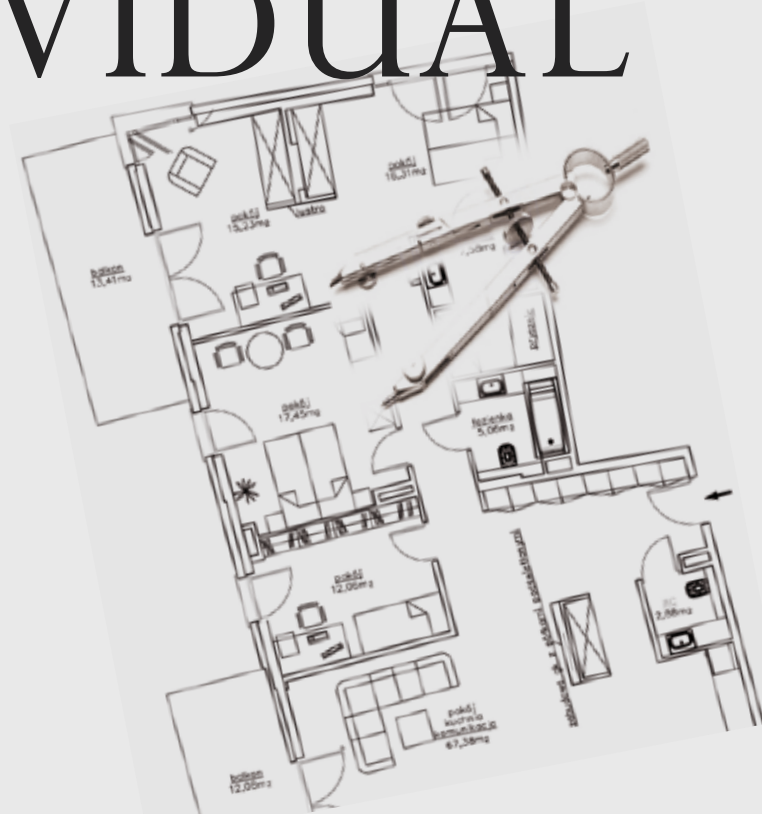

INDIVIDUAL

W ramach programu gwarantujemy indywidualną aranżację wnętrz, począwszy od zaplanowania powierzchni, funkcjonalności poszczególnych pomieszczeń, po specjalnie opracowane wykończenie i doposażenie wnętrz na bazie najlepszej jakości materiałów i produktów, najbardziej znanych marek. Klientom zainteresowanym ofertą INDIVIDUAL na specjalne życzenie gwarantujemy opiekę licencjonowanych i sprawdzonych architektów wnętrz a także usługę wizualizacji projektów. redNet Dom, wychodząc naprzeciw oczekiwaniom klientów, proponuje także dodatkowe usługi architektów zieleni, specjalistycznych ekip audio-video itp.