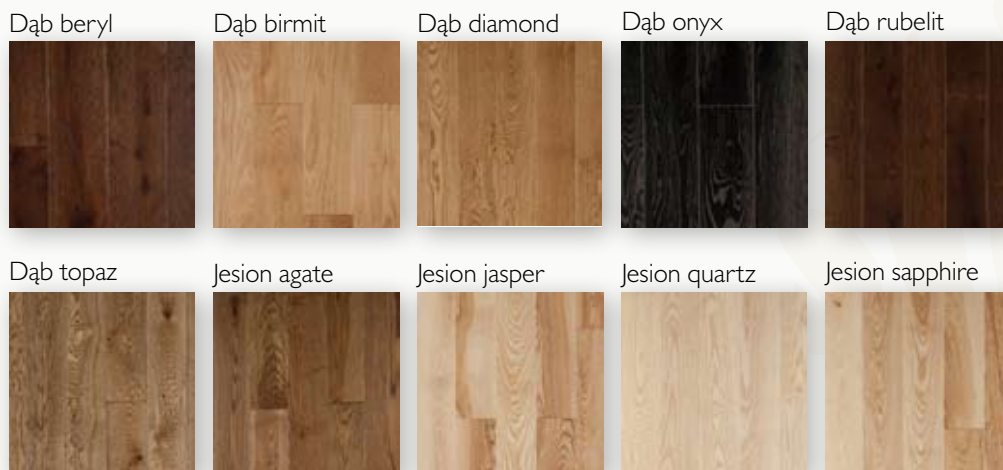

Deska Barlinecka

deska lita / solid wood